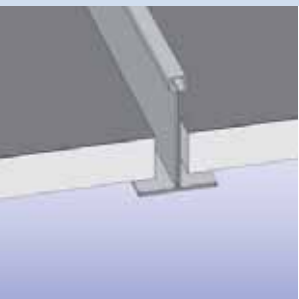

Basic
Exposed System
installation with
T-Bars T15/T24