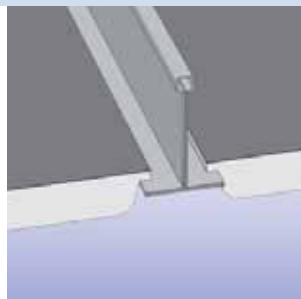

Excellent
Rebated System
installation with
T-Bars T15/T24