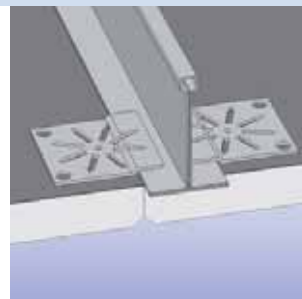

Vogl Ceiling Tiles

Freedom in Modular Design

Vogl Ceiling Tiles maximize possibilities:

- Homogenous, continuous perforation patterns
- Precisely manufactured perforated with 12.5 mm thick plasterboard tiles
- Unlimited void access with a wide choice of design possibilities and combinations
- Highest acoustic performance due to factory applied acoustic fleece
- Design options for factory made Color Tiles or with additional Adsorber function – See our Vogl Adsorber brochure for further details
- Custom made solutions available on short notice
- Plank sizes available
- Easy installation and removal

Basic
Exposed System
installation with
T-Bars T15/T24

Excellent
Rebated System
installation with
T-Bars T15/T24

Premium
Concealed System
installation with
T-Bars T24

Various installation techniques for T-Bars

significantly influence the appearance of the ceiling.
Cassettes are available in 600 x 600 and 625 x 625

Please see our multi-function online support for brochures, newsletters, design details, specifications and installation manuals, all available as animated PDF documents.